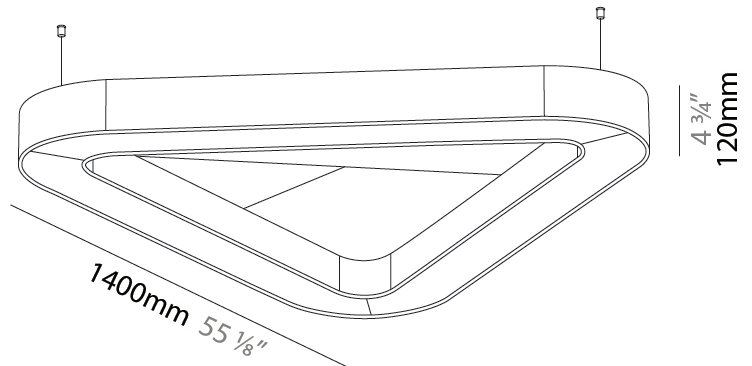

GENERAL

Series: Victory Acoustic
Partner: Prolicht
Division: Architectural
Installation: Suspension
Product Type: Acoustic
Mounting Location: Ceiling
Light Distribution: Direct

PHYSICAL

Shape: Round
Length (mm): 1400
Length (in): 55 1/8
Width (mm): 1271
Width (in): 50 1/16
Height (mm): 120
Height (in): 4 3/4

Diffuser: [PMMA - Opal / Micro-Prism](#)
Fixture Finish: [SSR / BKV / CWI / CRY / HAB / UFT / ITA / RUA / FTG / MYG / LOD / PUS / FRO / FUP / KIA / POP / BLS / SPG / MEY / GOH / CHC / COM / ABZ / JAG / OBR / MOS / ROR](#)

Acoustic Finish: [SFW / CYW / SEE / SYN / MTS / PMB / TTN / CYB / STO / DPE / BES / SHB / ARE / ANE / VRD / CRF](#)

Fixture Material: Aluminum
Primary Material: Acoustic
Cable Details: [2000mm / 78 3/4" or 6000mm / 236 1/4" Transparent Cable](#)

ELECTRICAL

Lamp Type: LED (Zhaga Standard)
Input Wattage (W): 58.7
Total Output Wattage (W): 53.7
Dimming: [Non-Dimmable](#)
Driver Included: Yes
Driver Location: Integrated
Driver Type: Constant Current - Universal
Driver Class: Class 2
Input Voltage (V): 120 - 277

LED

Color Temperature (°K): [2700 / 3000 / 3500 / 4000](#)
Max. Delivered Lumen (lm): [4979 / 5153 / 6051 / 5239](#)
Nominal Lumen (lm): [7660 / 7928 / 9309 / 8060](#)
CRI: >90 CRI
Lamp Life (hrs): 50000

OPTICAL

RATINGS AND CERTIFICATIONS

Certified By: CSA Certified to UL and CSA Standards
IP rating: IP20