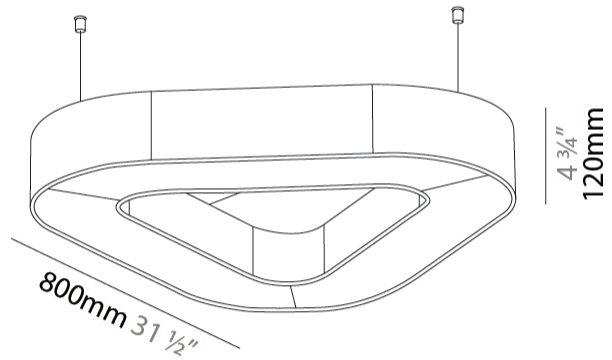

GENERAL

Series: Victory Acoustic
Partner: Prolicht
Division: Architectural
Installation: Suspension
Product Type: Acoustic
Mounting Location: Ceiling
Light Distribution: Direct

PHYSICAL

Shape: Round
Length (mm): 800
Length (in): 31 1/2
Width (mm): 752
Width (in): 29 5/8
Height (mm): 120
Height (in): 4 3/4
Diffuser: [PMMA - Opal / Micro-Prism](#)
Fixture Finish: [SSR / BKV / CWI / CRY / HAB / UFT / ITA / RUA / FTG / MYG / LOD / PUS / FRO / FUP / KIA / POP / BLS / SPG / MEY / GOH / CHC / COM / ABZ / JAG / OBR / MOS / ROR](#)
Acoustic Finish: [SFW / CYW / SEE / SYN / MTS / PMB / TTN / CYB / STO / DPE / BES / SHB / ARE / ANE / VRD / CRF](#)
Fixture Material: Aluminum
Primary Material: Acoustic
Cable Details: 2000mm / 78 3/4" or 6000mm / 236 1/4" Transparent Cable

ELECTRICAL

Lamp Type: LED (Zhaga Standard)
Input Wattage (W): 29.4
Total Output Wattage (W): 26.3
Dimming: [Non-Dimmable](#)
Driver Included: Yes
Driver Location: Integrated
Driver Type: Constant Current - Universal
Driver Class: Class 2
Input Voltage (V): 120 - 277

LED

Color Temperature (°K): [2700 / 3000 / 3500 / 4000](#)
Max. Delivered Lumen (lm): 2489 / 2577 / 3025 / 2640
Nominal Lumen (lm): 3830 / 3964 / 4655 / 4030
CRI: >90 CRI
Lamp Life (hrs): 50000

OPTICAL

RATINGS AND CERTIFICATIONS

Certified By: CSA Certified to UL and CSA Standards
IP rating: IP20